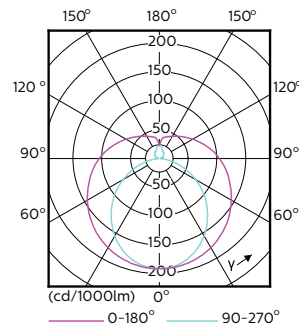

Warnings and Safety

• -

Product data

General Information		Operating and Electrical	
Cap base	G13 [Medium Bi-Pin Fluorescent]	Input frequency	50 to 60 Hz
EU RoHS compliant	Yes	Power (Rated) (Nom)	14.5 W
Nominal lifetime (nom.)	30000 h	Starting time (nom.)	0.5 s
Switching cycle	200,000X	Warm-up time to 60% light (nom.)	0.5 s
Light Technical		Power factor (nom.)	0.9
Colour Code	865 [CCT of 6,500 K]	Voltage (Nom)	220-240 V
Beam Angle (Nom)	240 °	Temperature	
Luminous flux (nom.)	1600 lm	T-ambient (max.)	45 °C
Colour designation	Cool Daylight	T-ambient (min.)	-20 °C
Correlated Colour Temperature (Nom)	6500 K	T storage (max.)	65 °C
Luminous efficacy (rated) (nom.)	110.00 lm/W	T storage (min.)	-40 °C
Colour consistency	<6	T-Case maximum (nom.)	40 °C
Colour rendering index (nom.)	80	Controls and Dimming	
LLMF at end of nominal lifetime (nom.)	70 %	Dimmable	No

CorePro LEDtube EM/Mains

Mechanical and Housing

Bulb material	Glass
Product length	1200 mm

Approval and Application

Energy efficiency label (EEL)	A+
Energy-saving product	Yes
Approval marks	CE marking RoHS compliance KEMA Keur certificate
Energy consumption kWh/1,000 hours	15 kWh

Dimensional drawing

TLED 4ft 14.5-36W 1600lm 6500K G13 Ess

Product	D1	D2	A1	A2	A3
CorePro LEDtube 1200mm 14.5W865	25.7 mm	28 mm	1198 mm	1205 mm	1212 mm

Photometric data

LEDtube 1200mm 15W G13 865 1600lm

LEDtube 1500mm 20W G13 840 2200lm