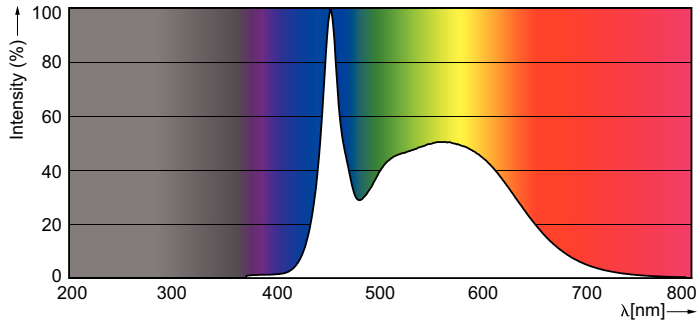

CorePro LEDtube EM/Mains

Photometric data

SDPO_MLEDGA_0051-Spectral Power distribution