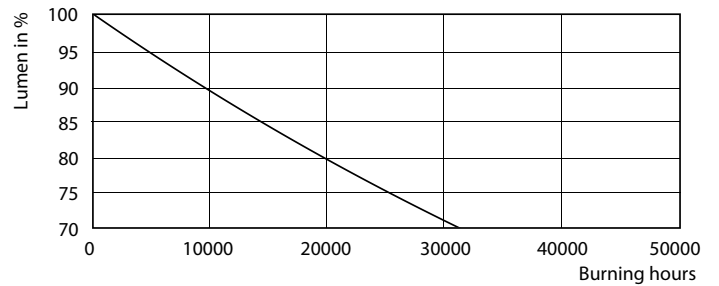

Warnings and Safety

• -

Product data

General Information		Operating and Electrical	
Cap base	G13 [Medium Bi-Pin Fluorescent]	Input frequency	50 to 60 Hz
EU RoHS compliant	Yes	Power (Rated) (Nom)	14.5 W
Nominal lifetime (nom.)	30000 h	Starting time (nom.)	0.5 s
Switching cycle	200,000X	Warm-up time to 60% light (nom.)	0.5 s
Light Technical		Power factor (nom.)	0.9
Colour Code	865 [CCT of 6,500 K]	Voltage (Nom)	220-240 V
Beam Angle (Nom)	240 °	Temperature	
Luminous flux (nom.)	1600 lm	T-ambient (max.)	45 °C
Colour designation	Cool Daylight	T-ambient (min.)	-20 °C
Correlated Colour Temperature (Nom)	6500 K	T storage (max.)	65 °C
Luminous efficacy (rated) (nom.)	110.00 lm/W	T storage (min.)	-40 °C
Colour consistency	<6	T-Case maximum (nom.)	40 °C
Colour rendering index (nom.)	80	Controls and Dimming	
LLMF at end of nominal lifetime (nom.)	70 %	Dimmable	No

CorePro LEDtube EM/Mains

Mechanical and Housing

Bulb material	Glass
Product length	1200 mm

Approval and Application

Energy efficiency label (EEL)	A+
Energy-saving product	Yes
Approval marks	CE marking RoHS compliance KEMA Keur certificate
Energy consumption kWh/1,000 hours	15 kWh

CorePro LEDtube EM/Mains

Photometric data

SDPO_MLEDGA_0051-Spectral Power distribution

Lifetime

LEDtube 1500mm 20W G13 840 2200lm

LEDtube 1500mm 20W G13 840 2200lm