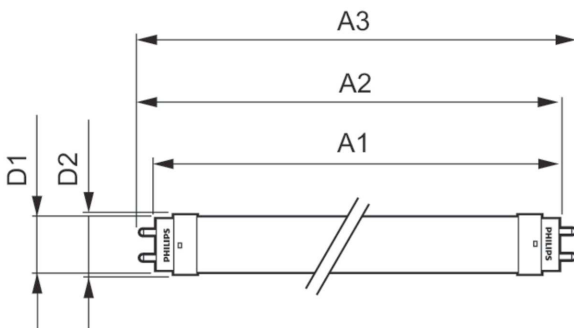

Warnings and Safety

• -

Product data

General Information		Operating and Electrical	
Cap base	G13 [Medium Bi-Pin Fluorescent]	Input frequency	50 to 60 Hz
EU RoHS compliant	Yes	Power (Rated) (Nom)	14.5 W
Nominal lifetime (nom.)	30000 h	Starting time (nom.)	0.5 s
Switching cycle	200,000X	Warm-up time to 60% light (nom.)	0.5 s
Light Technical		Power factor (nom.)	0.9
Colour Code	865 [CCT of 6,500 K]	Voltage (Nom)	220-240 V
Beam Angle (Nom)	240 °	Temperature	
Luminous flux (nom.)	1600 lm	T-ambient (max.)	45 °C
Colour designation	Cool Daylight	T-ambient (min.)	-20 °C
Correlated Colour Temperature (Nom)	6500 K	T storage (max.)	65 °C
Luminous efficacy (rated) (nom.)	110.00 lm/W	T storage (min.)	-40 °C
Colour consistency	<6	T-Case maximum (nom.)	40 °C
Colour rendering index (nom.)	80	Controls and Dimming	
LLMF at end of nominal lifetime (nom.)	70 %	Dimmable	No

CorePro LEDtube EM/Mains

Mechanical and Housing

Bulb material	Glass
Product length	1200 mm

Approval and Application

Energy efficiency label (EEL)	A+
Energy-saving product	Yes
Approval marks	CE marking RoHS compliance KEMA Keur certificate
Energy consumption kWh/1,000 hours	15 kWh

Product Data

Full product code	871869671109500
Order product name	CorePro LEDtube 1200mm 14.5W865
EAN/UPC – product	8718696711095
Order code	71109500
SAP numerator – quantity per pack	1
Numerator – packs per outer box	10
SAP material	929001338902
SAP net weight (piece)	0.215 kg

Dimensional drawing

TLED 4ft 14.5-36W 1600lm 6500K G13 Ess

Product	D1	D2	A1	A2	A3
CorePro LEDtube 1200mm 14.5W865	25.7 mm	28 mm	1198 mm	1205 mm	1212 mm

Photometric data

LEDtube 1200mm 15W G13 865 1600lm

LEDtube 1500mm 20W G13 840 2200lm