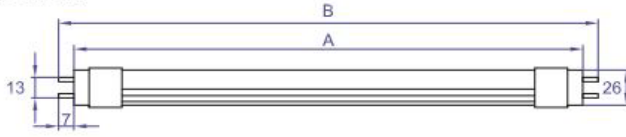

DATA SHEET
LED T8 tubes

Specification:

Installation instruction: